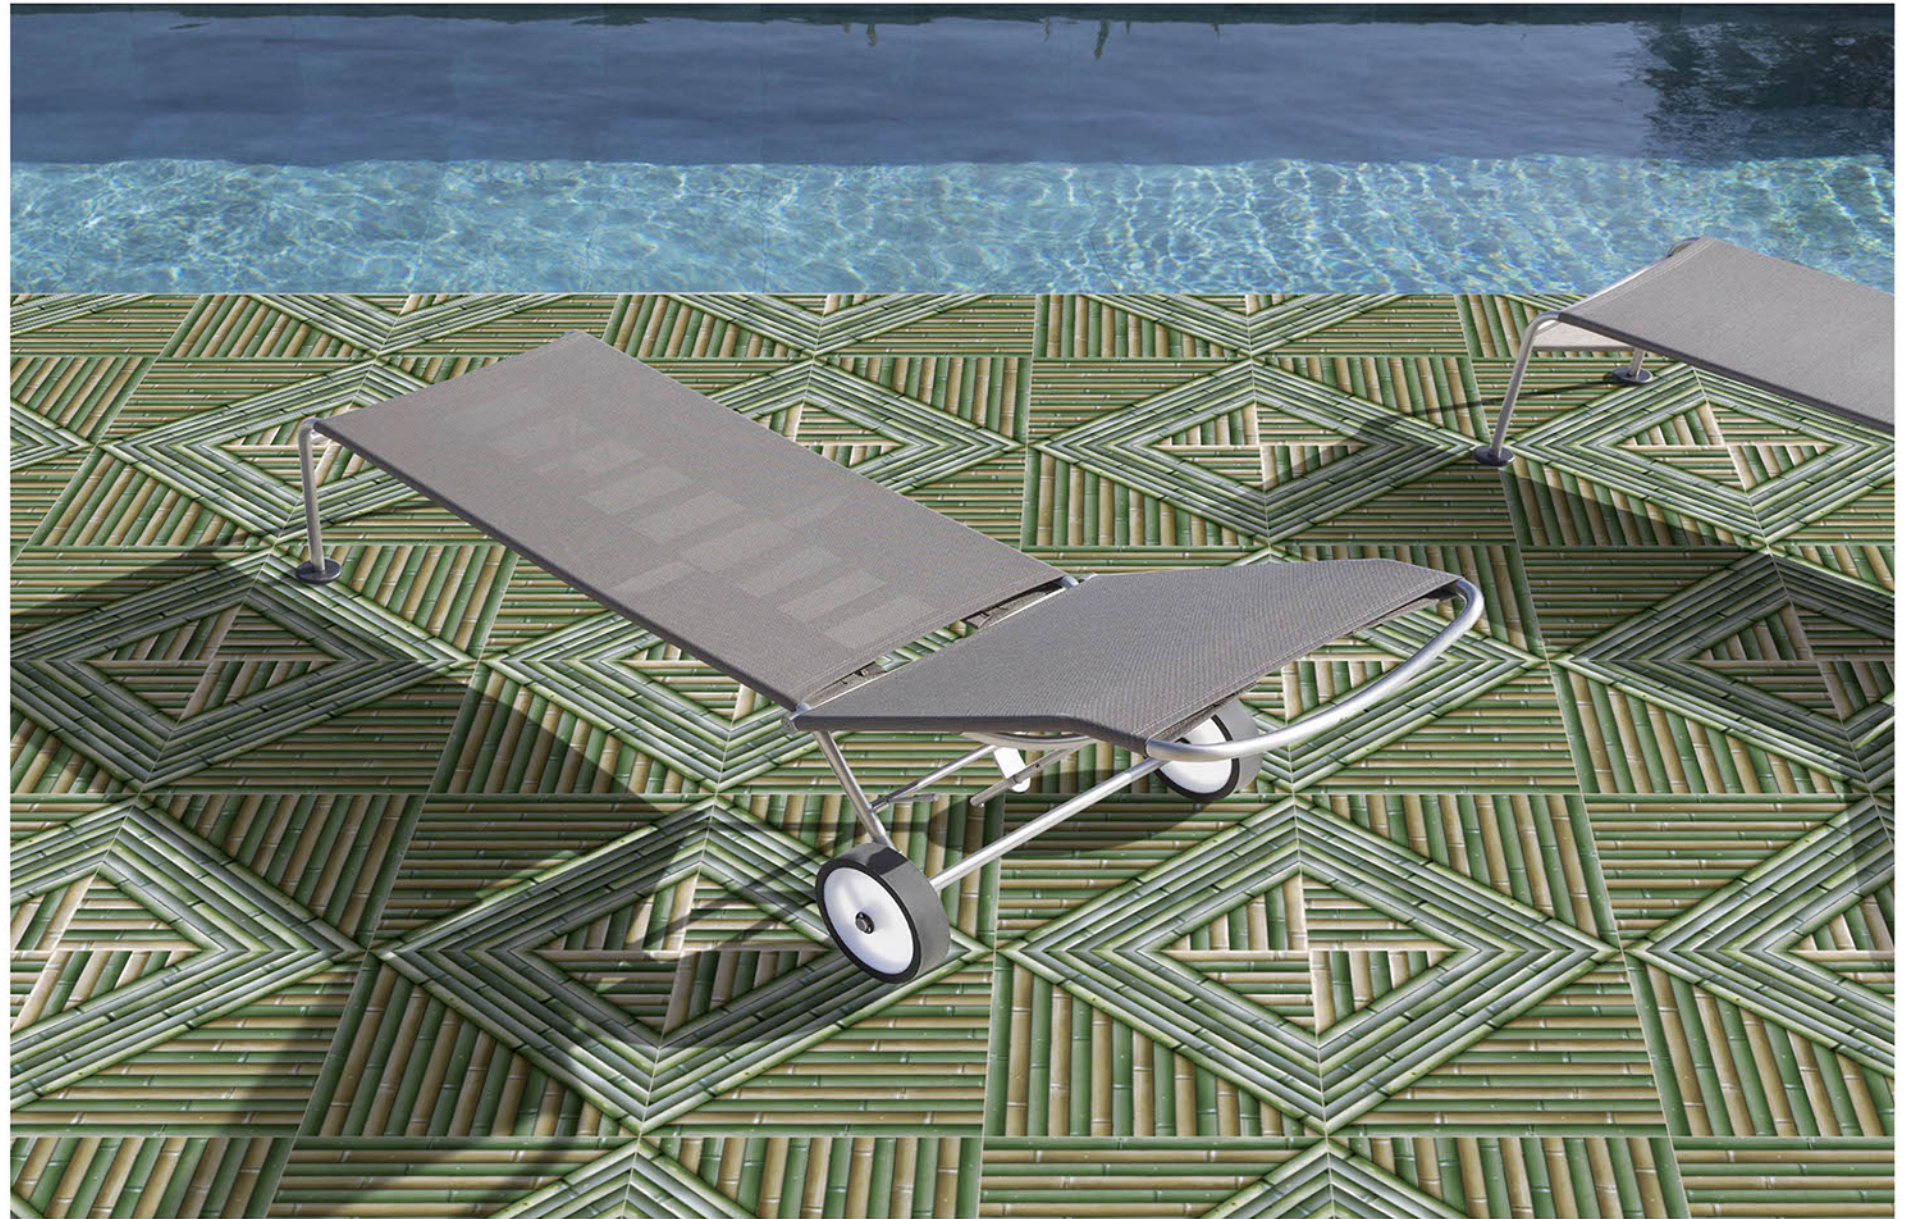

Applicable On
Wall & Floor

HD
Clarity

Random
Design

Zero
Maintenance

Eco
Friendly