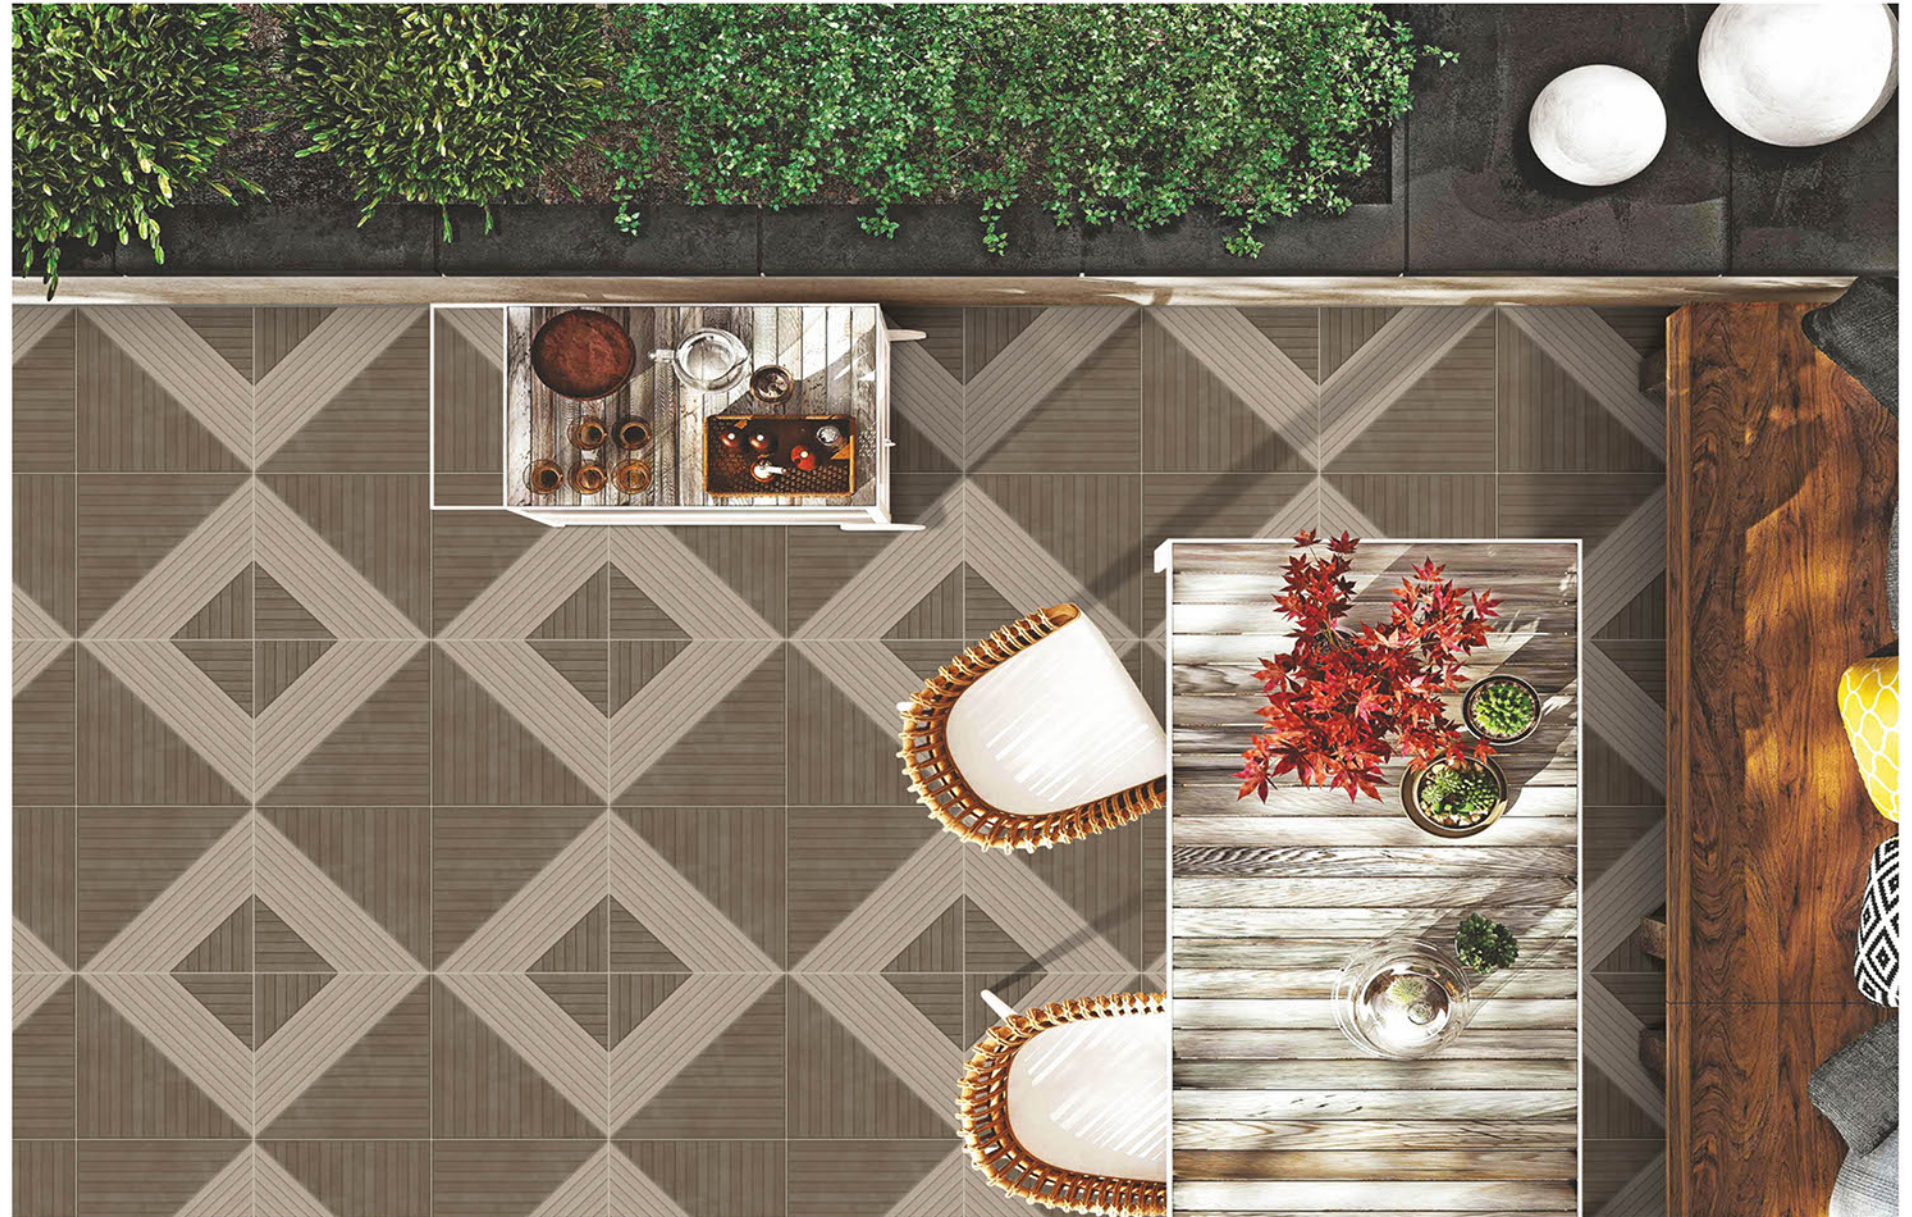

Applicable On
Wall & Floor

HD
Clarity

Random
Design

Zero
Maintenance

Eco
Friendly