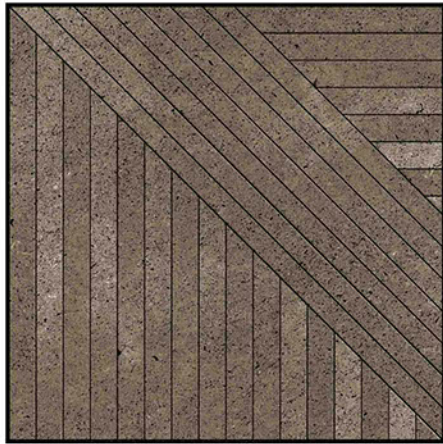

P-2208

Applicable On
Wall & Floor

HD
Clarity

Random
Design

Zero
Maintenance

Eco
Friendly

PUNCH SERISE

400x400MM | VITRIFIED
PARKING TILES